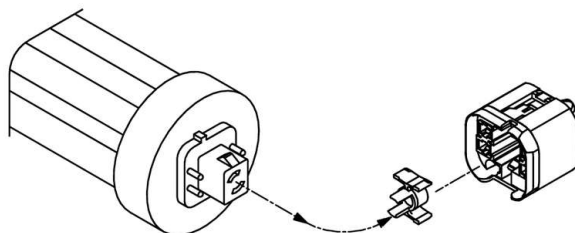

## Lampholders for compact fluorescent lamps

26.725.-420

Accessories G24 / GX24

colour	pkg.	wt.	part no.
white	500	1 g	26.725.-420.50

Adaptor for lampholders G24 q and GX24 q  
Material: PBT

- When adaptor is used with q-1 lampholders only lamps with base q-5 (57 W) can be inserted, when used with q-2 lampholders only lamps with base q-6 (70 W) can be inserted.

Example of application:  
Lamp with 57 W-base - Adaptor - Lampholder G24 q-1

Document generated on: Th, 9. February 2017 - 15:04