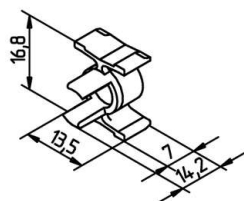

## Lampholders for compact fluorescent lamps

26.725.-420

Accessories G24 / GX24

colour	pkg.	wt.	part no.
white	500	1 g	26.725.-420.50

Adaptor for lampholders G24 q and GX24 q  
Material: PBT

- When adaptor is used with q-1 lampholders only lamps with base q-5 (57 W) can be inserted, when used with q-2 lampholders only lamps with base q-6 (70 W) can be inserted.

Example of application:  
Lamp with 57 W-base - Adaptor - Lampholder G24 q-1

Document generated on: Th, 9. February 2017 - 15:04